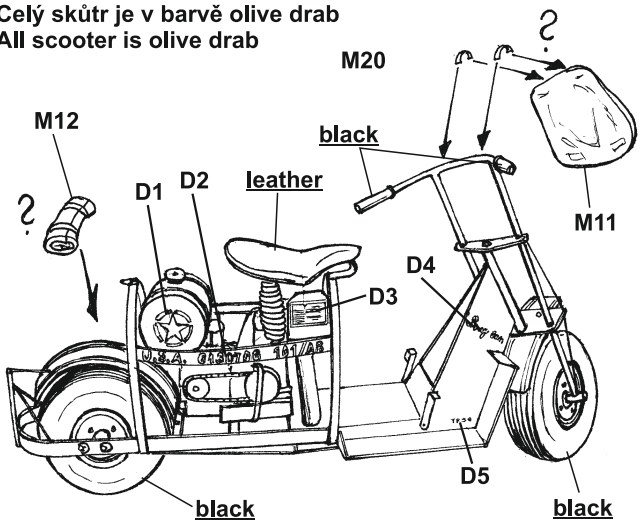

Celý skútr je v barvě olive drab
 All scooter is olive drab

351 U.S. scooter - airborne

13 resin parts, photoetched sheet and decals

Pohled shora
Top view