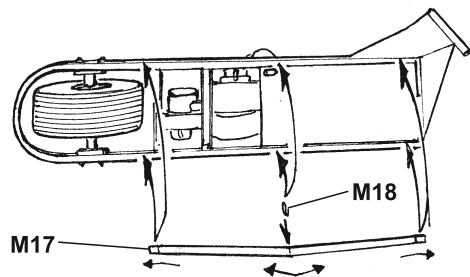

Celý skútr je v barvě olive drab
 All scooter is olive drab

351 U.S. scooter - airborne

13 resin parts, photoetched sheet and decals

Pohled shora
Top view