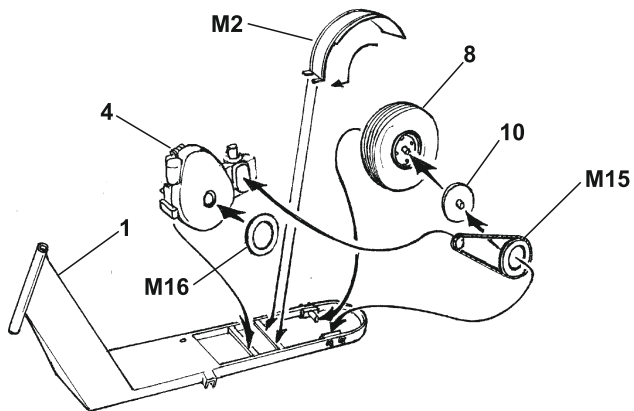

Celý skútr je v barvě olive drab
 All scooter is olive drab

351 U.S. scooter - airborne

13 resin parts, photoetched sheet and decals

Pohled shora
Top view